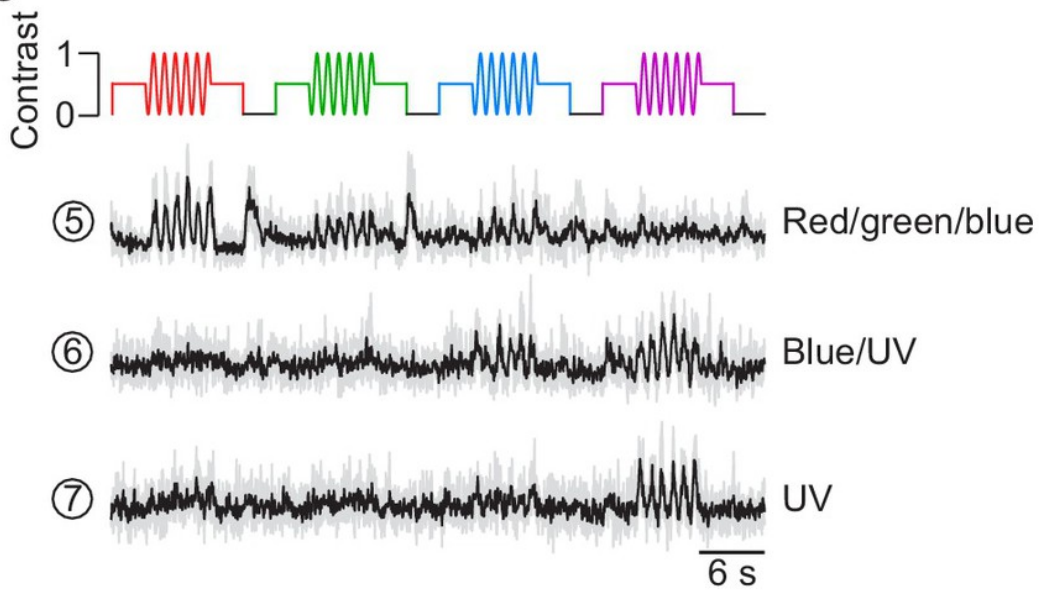

Download from
Dreamstime.com

This watermarked comp image is for previewing purposes only.

ID 35103813

© Yulia Gapeenko | Dreamstime.com

[Point Layout 2010 Herunterladen Riss 64 Bits](#)

a**b****c**

[Point Layout 2010 Herunterladen Riss 64 Bits](#)